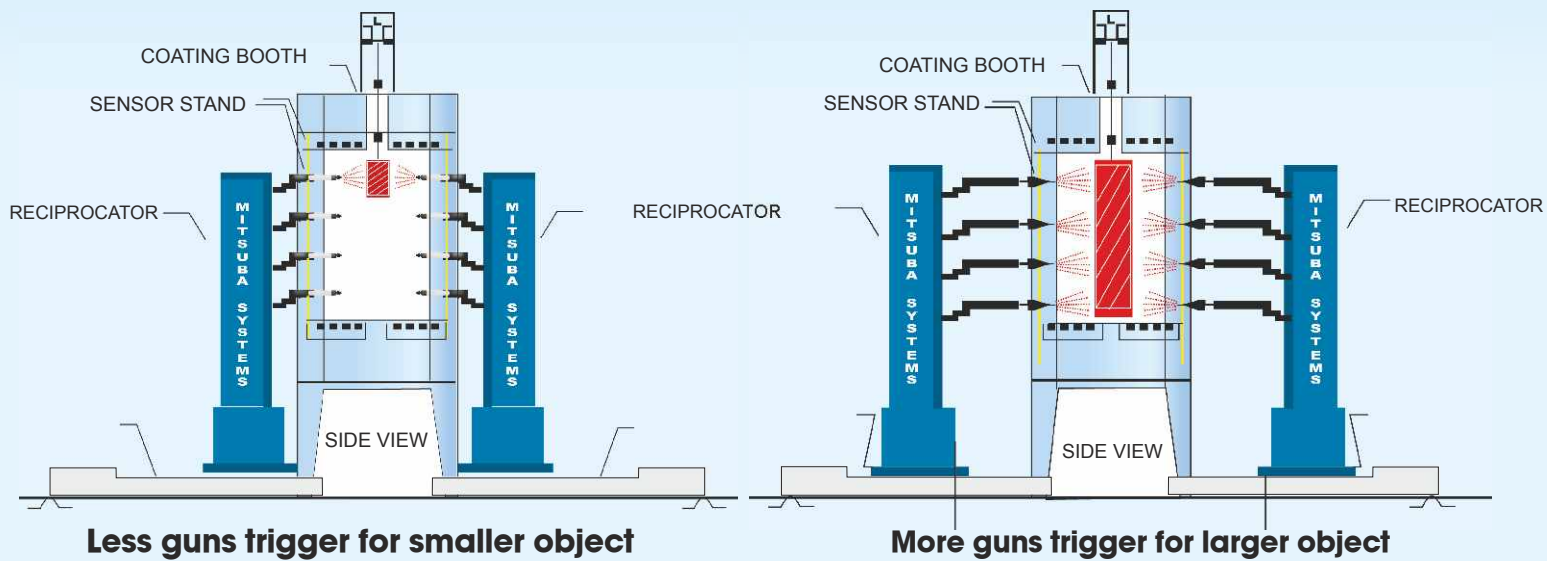

SPRAY POLICE

New Generation powder optimisation equipment

- Eliminate powder wastage and Increase profitability
- Automatically turns off extra spray guns depending upon product shape and size
- Automatically turns off all guns when no object is in front