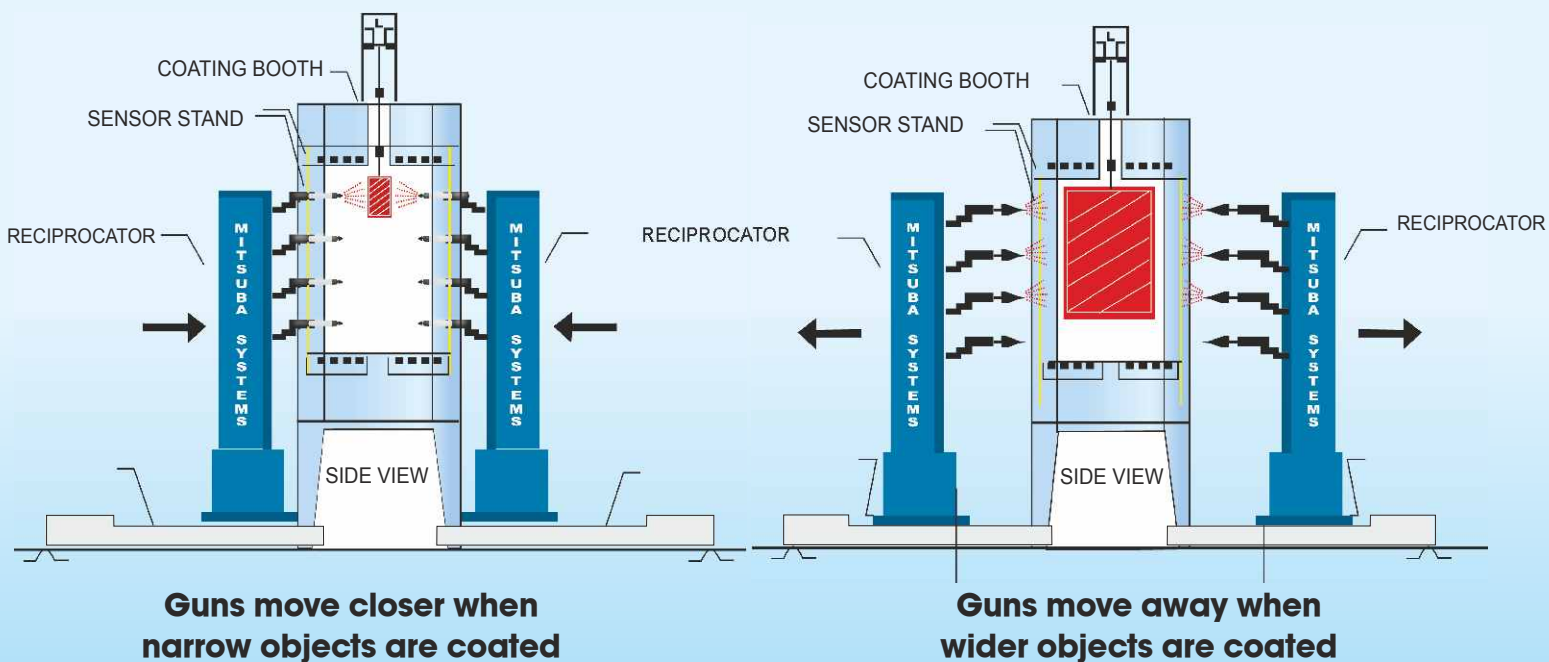

SPRAY POLICE

New Generation powder optimisation equipment

- Eliminate powder wastage and Increase profitability
- Automatically turns off extra spray guns depending upon product shape and size
- Automatically turns off all guns when no object is in front